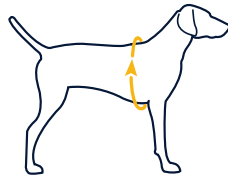

- A** Two leash attachment points: aluminum V-ring on the dog's back and reinforced webbing on the dog's chest
- B** Padded chest and belly panel for good load dispersion and comfortable, extended wear
- C** Low-light visibility with reflective trim
- D** ID pocket stores dog tags

ACTIVITIES: Everyday, Trail Running, Walking

GREAT COMPANION: Front Range™ Leash

SIZING

DOG'S GIRTH

Measure around widest part of rib cage

XXS

13-17 in
(33-43 cm)

XS

17-22 in
(43-56 cm)

S

22-27 in
(56-69 cm)

M

27-32 in
(69-81 cm)

L/XL

32-42 in
(81-107 cm)

Materials