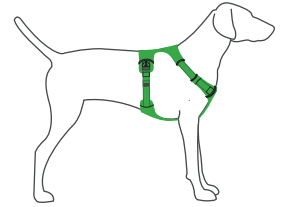

Front Range™ Harness

a comfortable harness for dogs to wear all day, everyday that is durable and designed for adventure

KEY FEATURES

Customizable fit with four points of adjustment allow for full range of motion

- A** Two leash attachment points: aluminum V-ring on the dog's back and reinforced webbing on the dog's chest
- B** Padded chest and belly panel for good load dispersion and comfortable, extended wear
- C** Low-light visibility with reflective trim
- D** ID pocket stores dog tags

ACTIVITIES: Everyday, Trail Running, Walking

GREAT COMPANION: Front Range™ Leash

SIZING

DOG'S GIRTH

Measure around widest part of rib cage

XXS

13-17 in
(33-43 cm)

XS