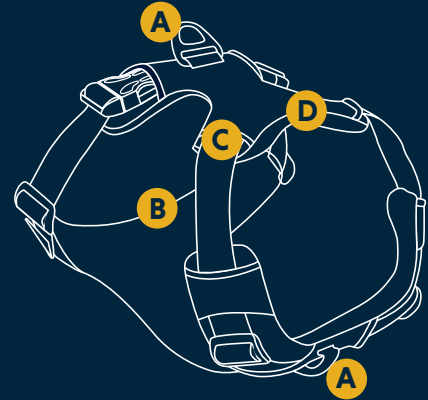

Front Range™ Harness

a comfortable harness for dogs to wear all day, everyday that is durable and designed for adventure

KEY FEATURES

Customizable fit with four points of adjustment allow for full range of motion

- A** Two leash attachment points: aluminum V-ring on the dog's back and reinforced webbing on the dog's chest
- B** Padded chest and belly panel for good load dispersion and comfortable, extended wear
- C** Low-light visibility with reflective trim
- D** ID pocket stores dog tags

ACTIVITIES: Everyday, Trail Running, Walking

GREAT COMPANION: Front Range™ Leash

SIZING

DOG'S GIRTH

Measure around widest part of rib cage

XXS

13-17 in
(33-43 cm)

XS